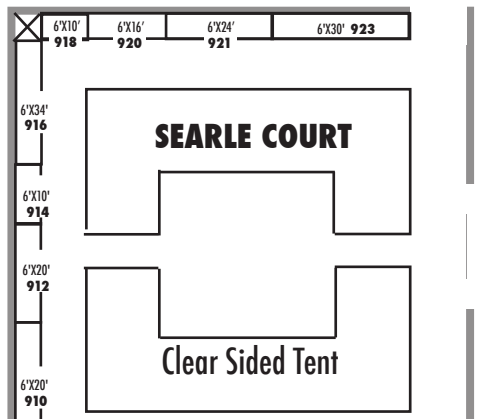

CHICAGO BOTANIC GARDEN ANTIQUES & GARDEN FAIR APRIL 15-16-17, 2011

ESPLANADE TENT

ROSE GARDEN TENT

SEARLE COURTYARD GALLERIES

WEST GREENHOUSE GALLERY

EAST GREENHOUSE GALLERY

RUNNELS COURTYARD GALLERIES

NICHOLS HALL

BURNSTEIN HALL

BOOTHS ARE 10' DEEP
UNLESS OTHERWISE INDICATED
BOOTH SIZES & CONFIGURATIONS
ARE SUBJECT TO CHANGE