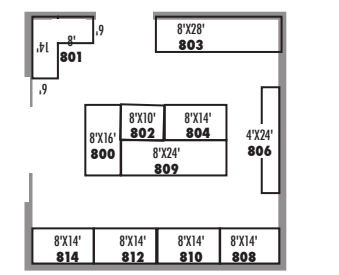

BURNSTEIN HALL

BOOTHS ARE 10' DEEP
UNLESS OTHERWISE INDICATED
BOOTH SIZES & CONFIGURATIONS
ARE SUBJECT TO CHANGE