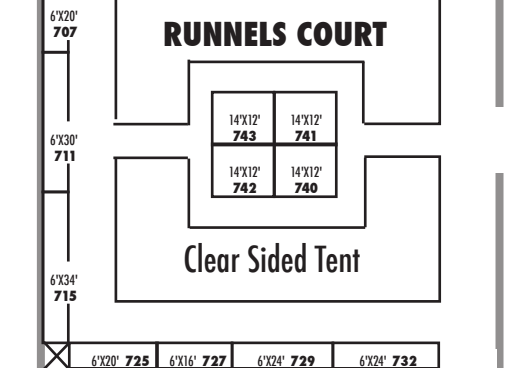

CHICAGO BOTANIC GARDEN ANTIQUES & GARDEN FAIR APRIL 15-16-17, 2011

ESPLANADE TENT

ROSE GARDEN TENT

SEARLE COURTYARD GALLERIES

WEST GREENHOUSE GALLERY

EAST GREENHOUSE GALLERY

RUNNELS COURTYARD GALLERIES

NICHOLS HALL

BURNSTEIN HALL

BOOTHS ARE 10' DEEP
UNLESS OTHERWISE INDICATED
BOOTH SIZES & CONFIGURATIONS
ARE SUBJECT TO CHANGE