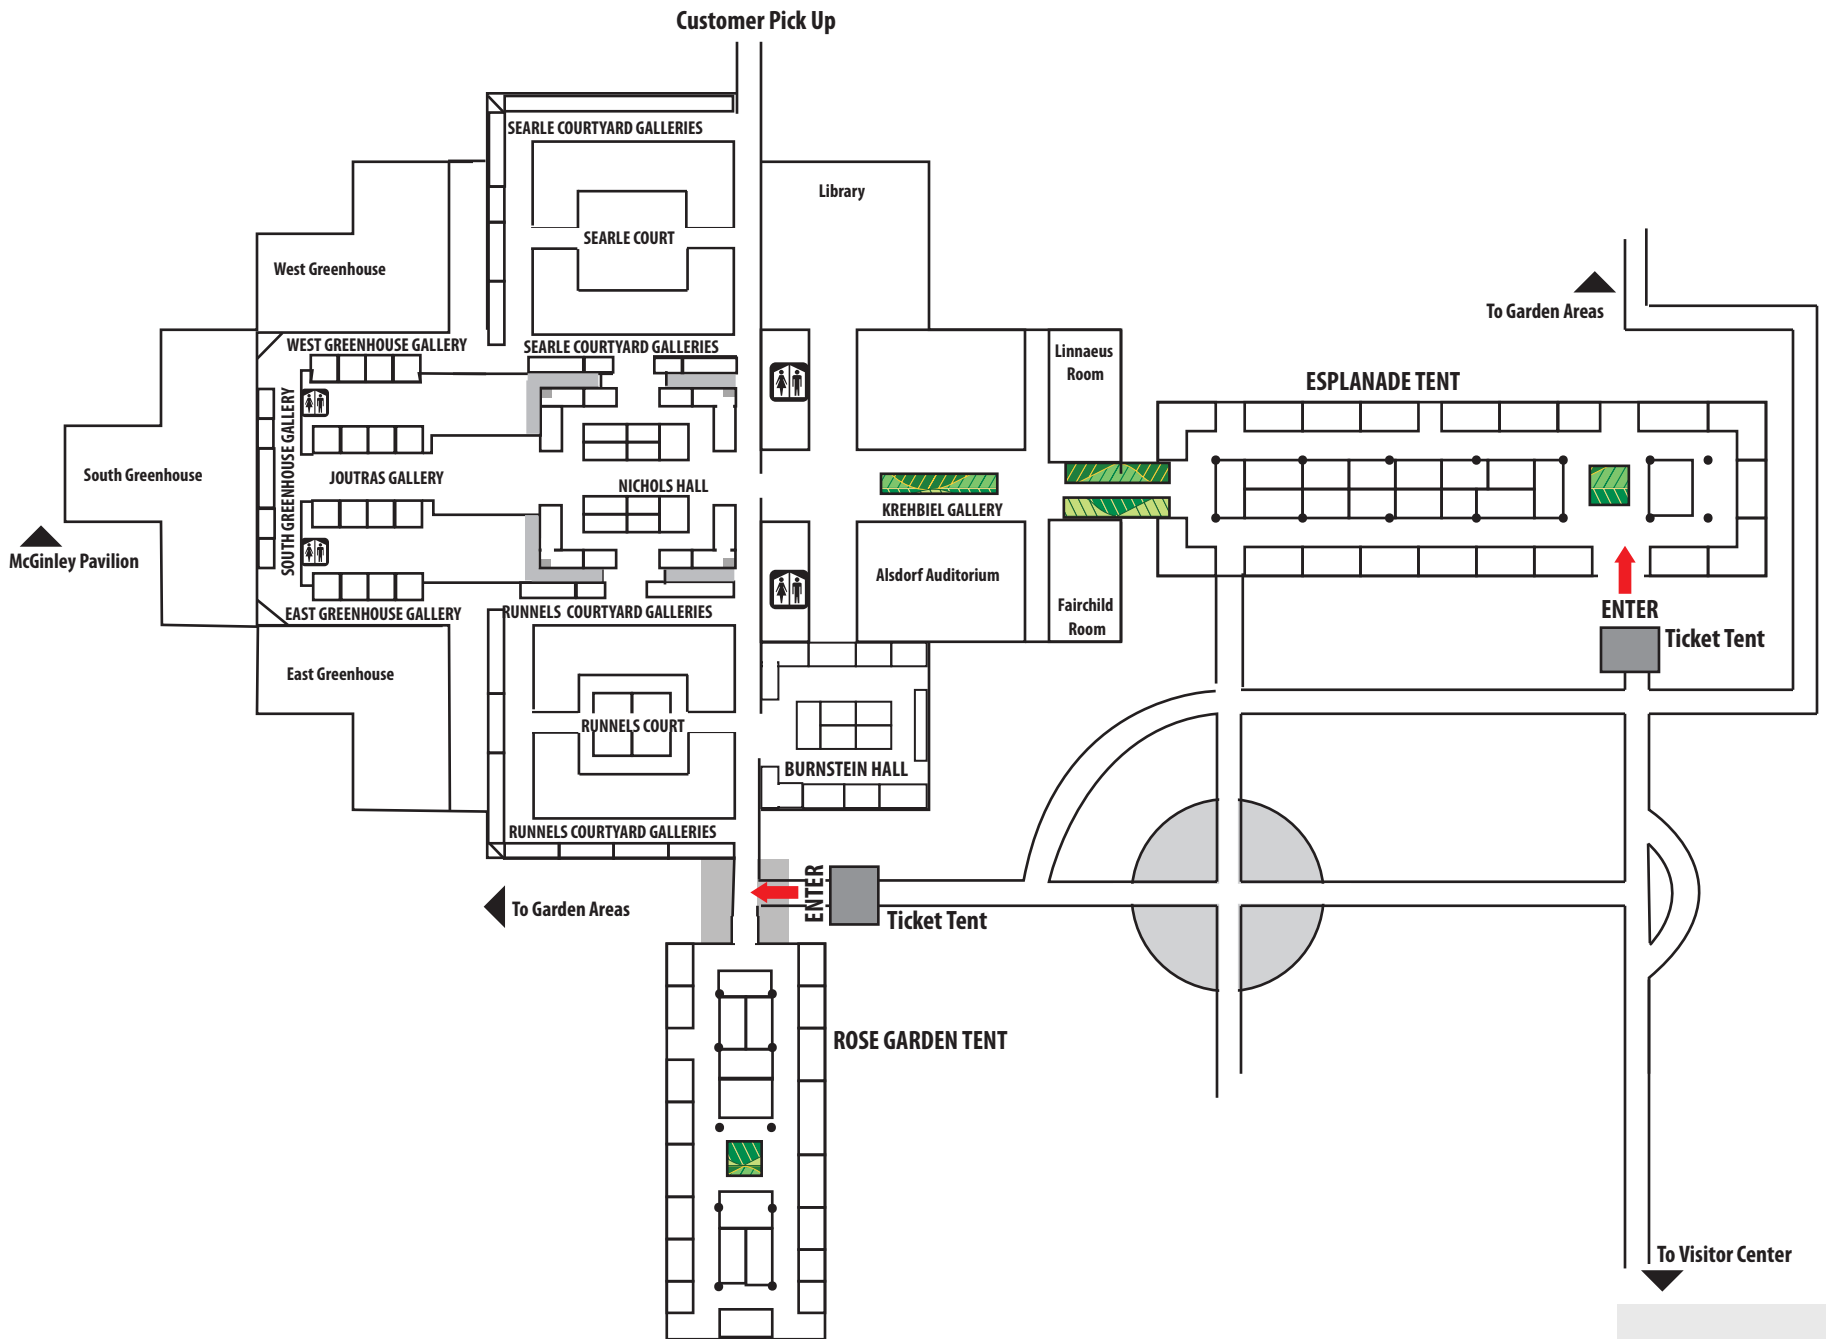

CHICAGO BOTANIC GARDEN ANTIQUES & GARDEN FAIR APRIL 15-16-17, 2011

ESPLANADE TENT

ROSE GARDEN TENT

SEARLE COURTYARD GALLERIES

WEST GREENHOUSE GALLERY

EAST GREENHOUSE GALLERY

RUNNELS COURTYARD GALLERIES

NICHOLS HALL

BURNSTEIN HALL

BOOTHS ARE 10' DEEP
UNLESS OTHERWISE INDICATED
BOOTH SIZES & CONFIGURATIONS
ARE SUBJECT TO CHANGE