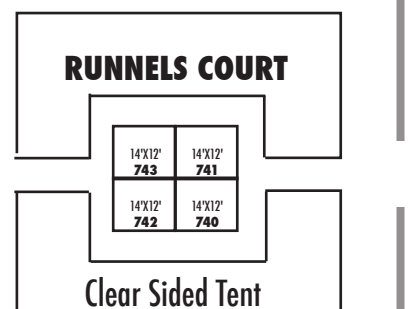

CHICAGO BOTANIC GARDEN ANTIQUES & GARDEN FAIR APRIL 15-16-17, 2011

ESPLANADE TENT

ROSE GARDEN TENT

SEARLE COURTYARD GALLERIES

WEST GREENHOUSE GALLERY

EAST GREENHOUSE GALLERY

RUNNELS COURTYARD GALLERIES

NICHOLS HALL

BURNSTEIN HALL

BOOTHS ARE 10' DEEP
UNLESS OTHERWISE INDICATED
BOOTH SIZES & CONFIGURATIONS
ARE SUBJECT TO CHANGE