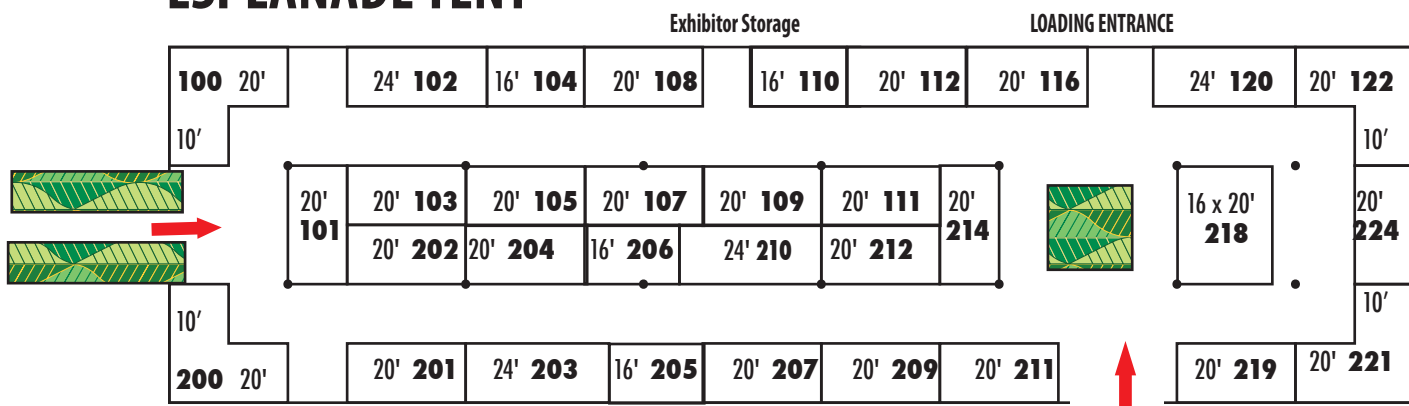

CHICAGO BOTANIC GARDEN ANTIQUES & GARDEN FAIR APRIL 15-16-17, 2011

ESPLANADE TENT

ROSE GARDEN TENT

SEARLE COURTYARD GALLERIES

WEST GREENHOUSE GALLERY

EAST GREENHOUSE GALLERY

RUNNELS COURTYARD GALLERIES

NICHOLS HALL

BURNSTEIN HALL

BOOTHS ARE 10' DEEP
UNLESS OTHERWISE INDICATED
BOOTH SIZES & CONFIGURATIONS
ARE SUBJECT TO CHANGE