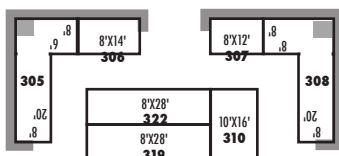

CHICAGO BOTANIC GARDEN ANTIQUES & GARDEN FAIR APRIL 15-16-17, 2011

ESPLANADE TENT

ROSE GARDEN TENT

SEARLE COURTYARD GALLERIES

WEST GREENHOUSE GALLERY

EAST GREENHOUSE GALLERY

RUNNELS COURTYARD GALLERIES

NICHOLS HALL

BURNSTEIN HALL

BOOTHS ARE 10' DEEP
UNLESS OTHERWISE INDICATED
BOOTH SIZES & CONFIGURATIONS
ARE SUBJECT TO CHANGE