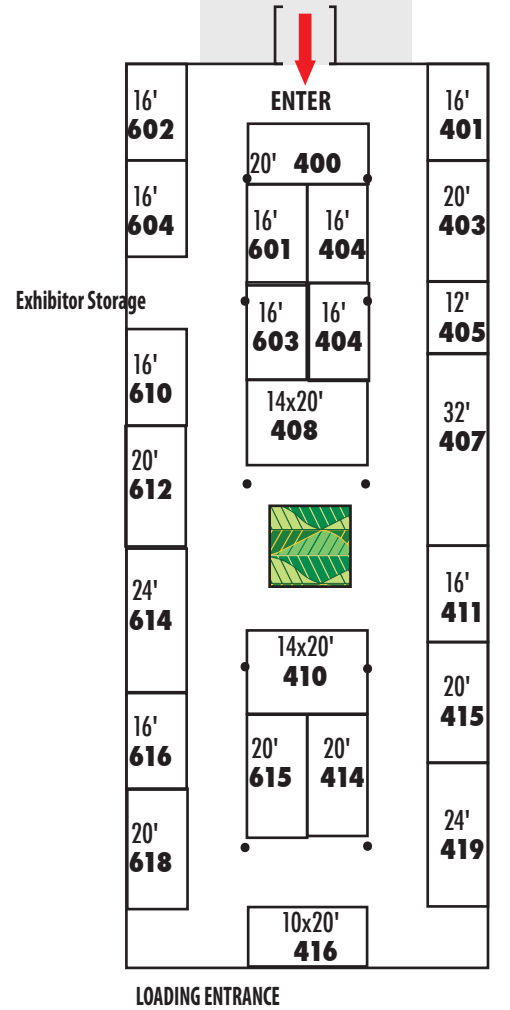

CHICAGO BOTANIC GARDEN ANTIQUES & GARDEN FAIR APRIL 15-16-17, 2011

ESPLANADE TENT

ROSE GARDEN TENT

SEARLE COURTYARD GALLERIES

WEST GREENHOUSE GALLERY

EAST GREENHOUSE GALLERY

RUNNELS COURTYARD GALLERIES

NICHOLS HALL

BURNSTEIN HALL

BOOTHS ARE 10' DEEP
UNLESS OTHERWISE INDICATED
BOOTH SIZES & CONFIGURATIONS
ARE SUBJECT TO CHANGE