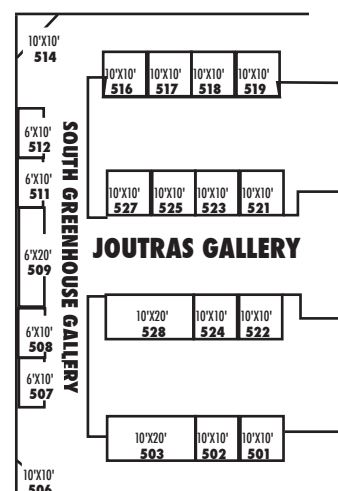

CHICAGO BOTANIC GARDEN ANTIQUES & GARDEN FAIR APRIL 15-16-17, 2011

ESPLANADE TENT

ROSE GARDEN TENT

SEARLE COURTYARD GALLERIES

WEST GREENHOUSE GALLERY

EAST GREENHOUSE GALLERY

RUNNELS COURTYARD GALLERIES

NICHOLS HALL

BURNSTEIN HALL

BOOTHS ARE 10' DEEP
UNLESS OTHERWISE INDICATED
BOOTH SIZES & CONFIGURATIONS
ARE SUBJECT TO CHANGE