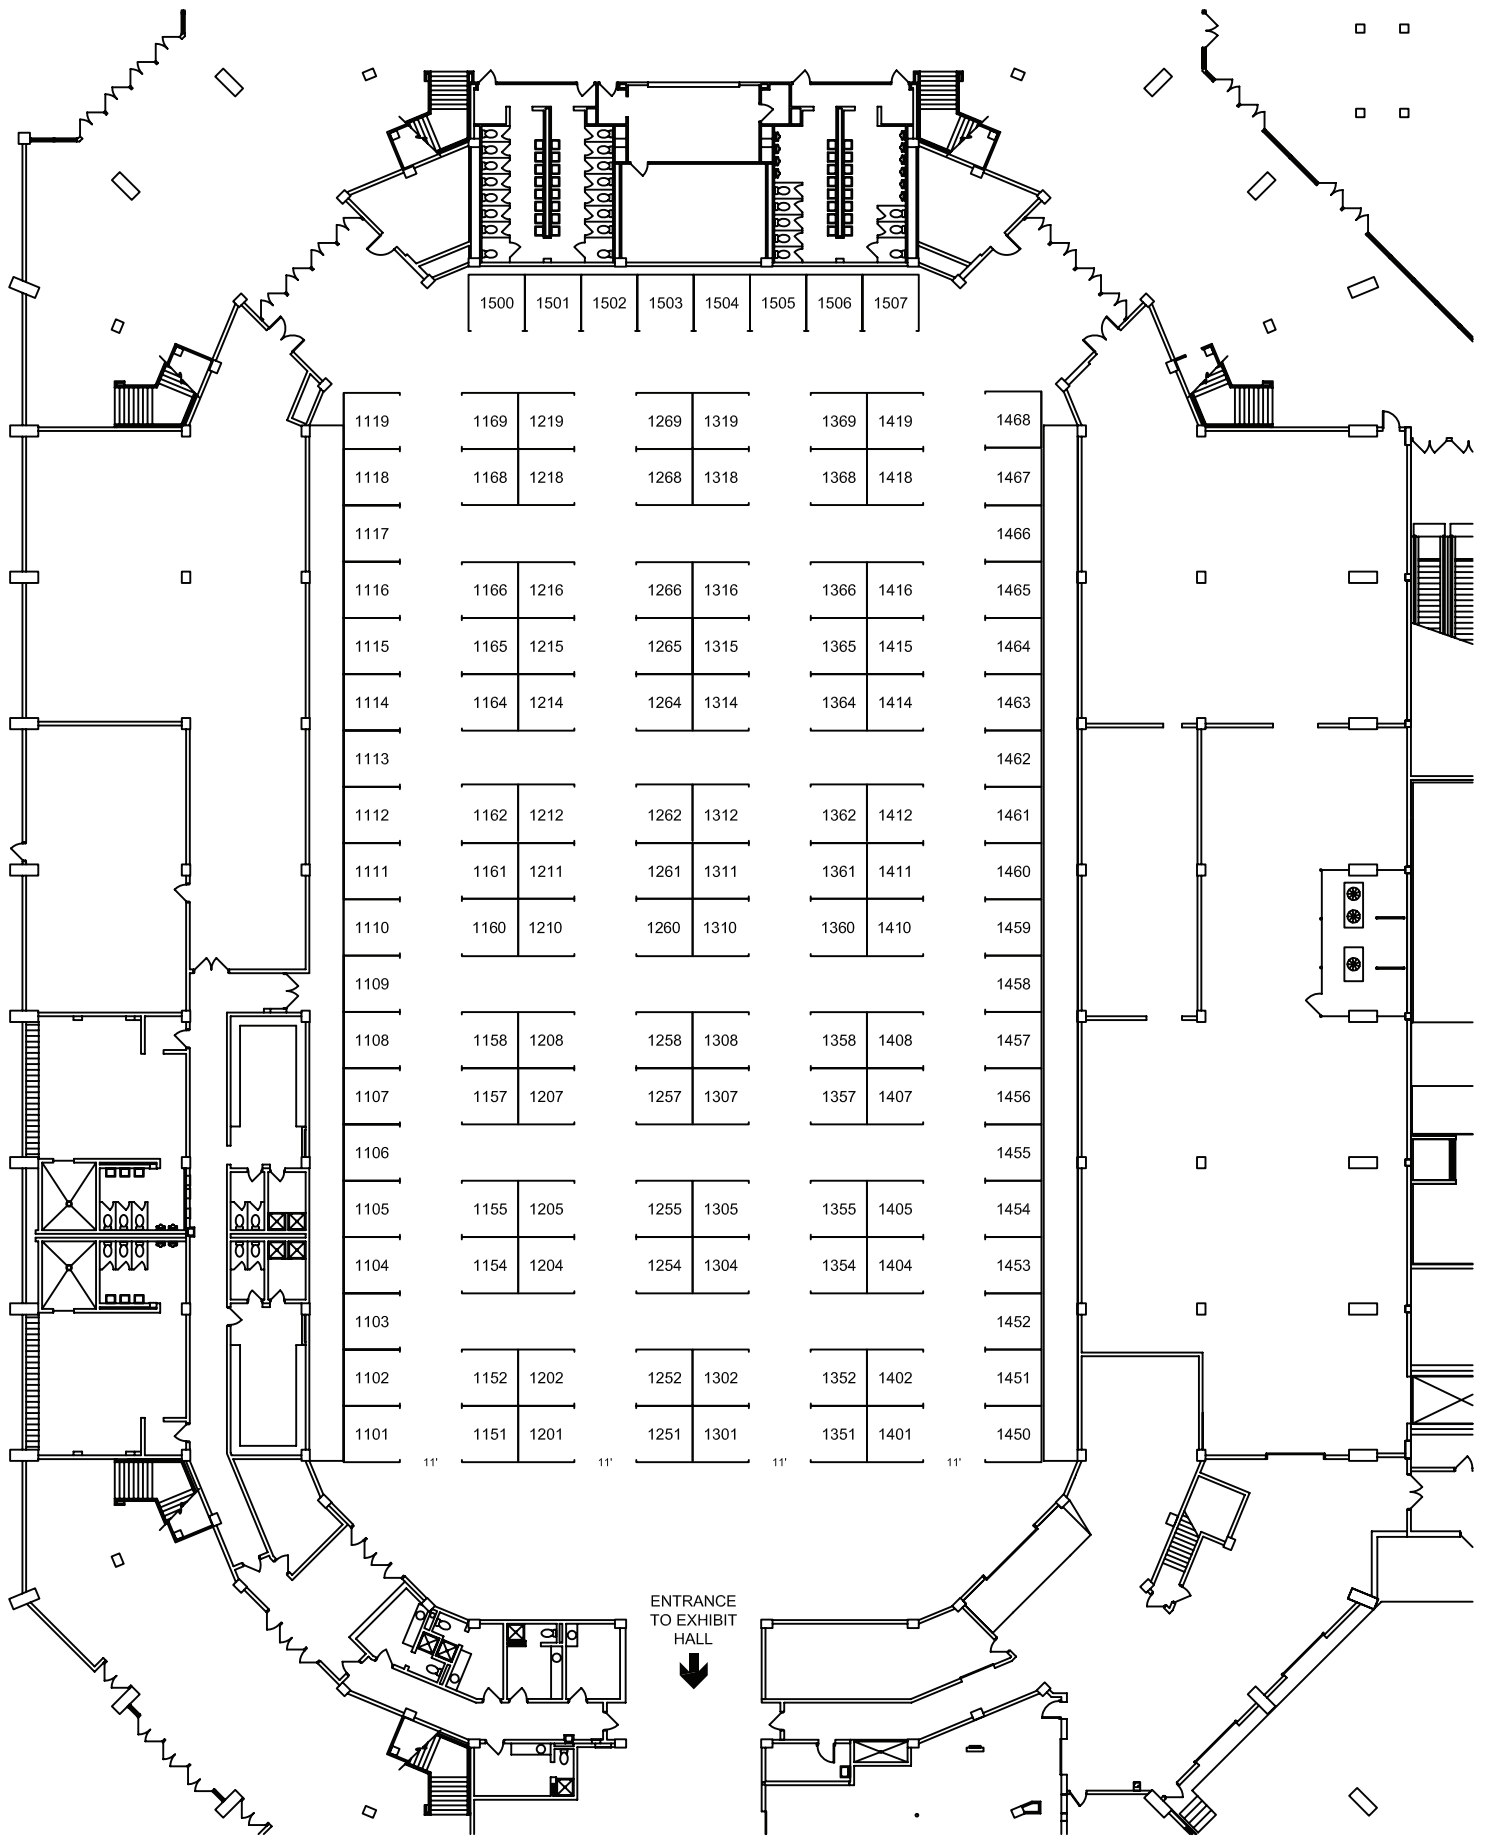

BATON ROUGE JEWELRY & GENERAL MERCHANDISE SHOW
DECEMBER 10-12, 2011
BATON ROUGE RIVER CENTER
BATON ROUGE, LA
EXHIBIT HALLS 1 & 2

NOTE
 * = last one to setup and first to be remove

BATON ROUGE JEWELRY & GENERAL MERCHANDISE SHOW
DECEMBER 10-12, 2011
BATON ROUGE RIVER CENTER
BATON ROUGE, LA
ARENA FLOOR