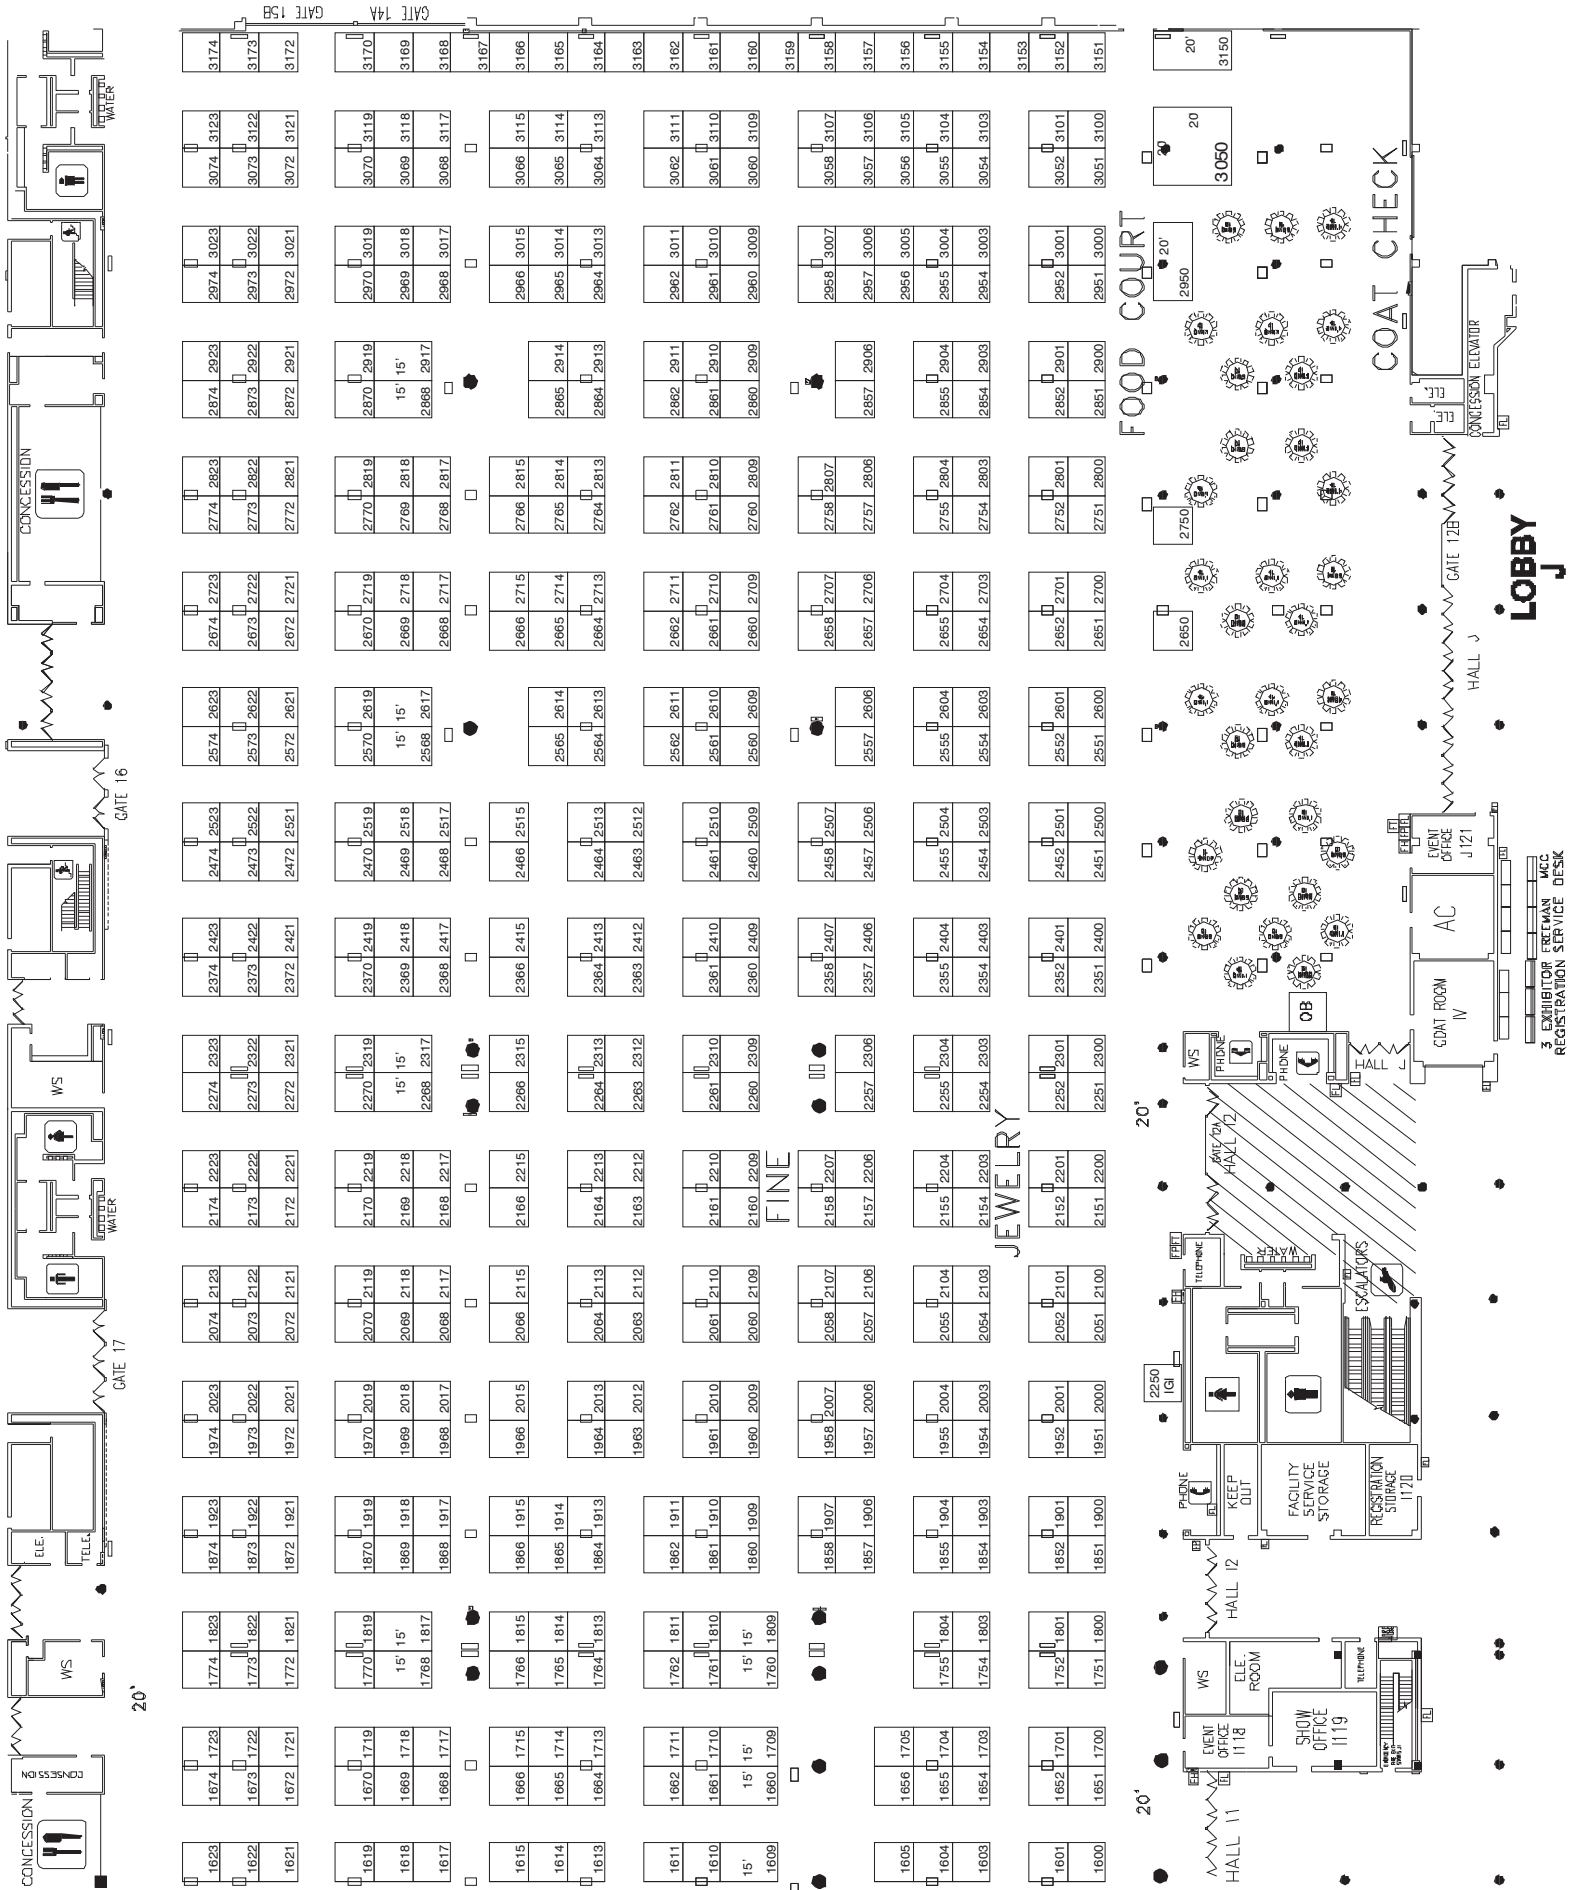

INTERNATIONAL JEWELRY FAIR/GENERAL MERCHANDISE SHOW
 NOVEMBER 10 - 13, 2011
 HALLS H - J
 AISLES 100 - 1500
 NEW ORLEANS MORIAL CONVENTION CENTER
 NEW ORLEANS, LOUISIANA

SEE OTHER SIDE FOR AISLES 1600 - 3100

LOBBY I1

LOBBY H

INTERNATIONAL JEWELRY FAIR/GENERAL MERCHANDISE SHOW
 NOVEMBER 10 - 13, 2011
 HALLS H - J
 AISLES 1600 - 3100
 NEW ORLEANS MORIAL CONVENTION CENTER
 NEW ORLEANS, LOUISIANA

SEE OTHER SIDE FOR AISLES 100 - 1500