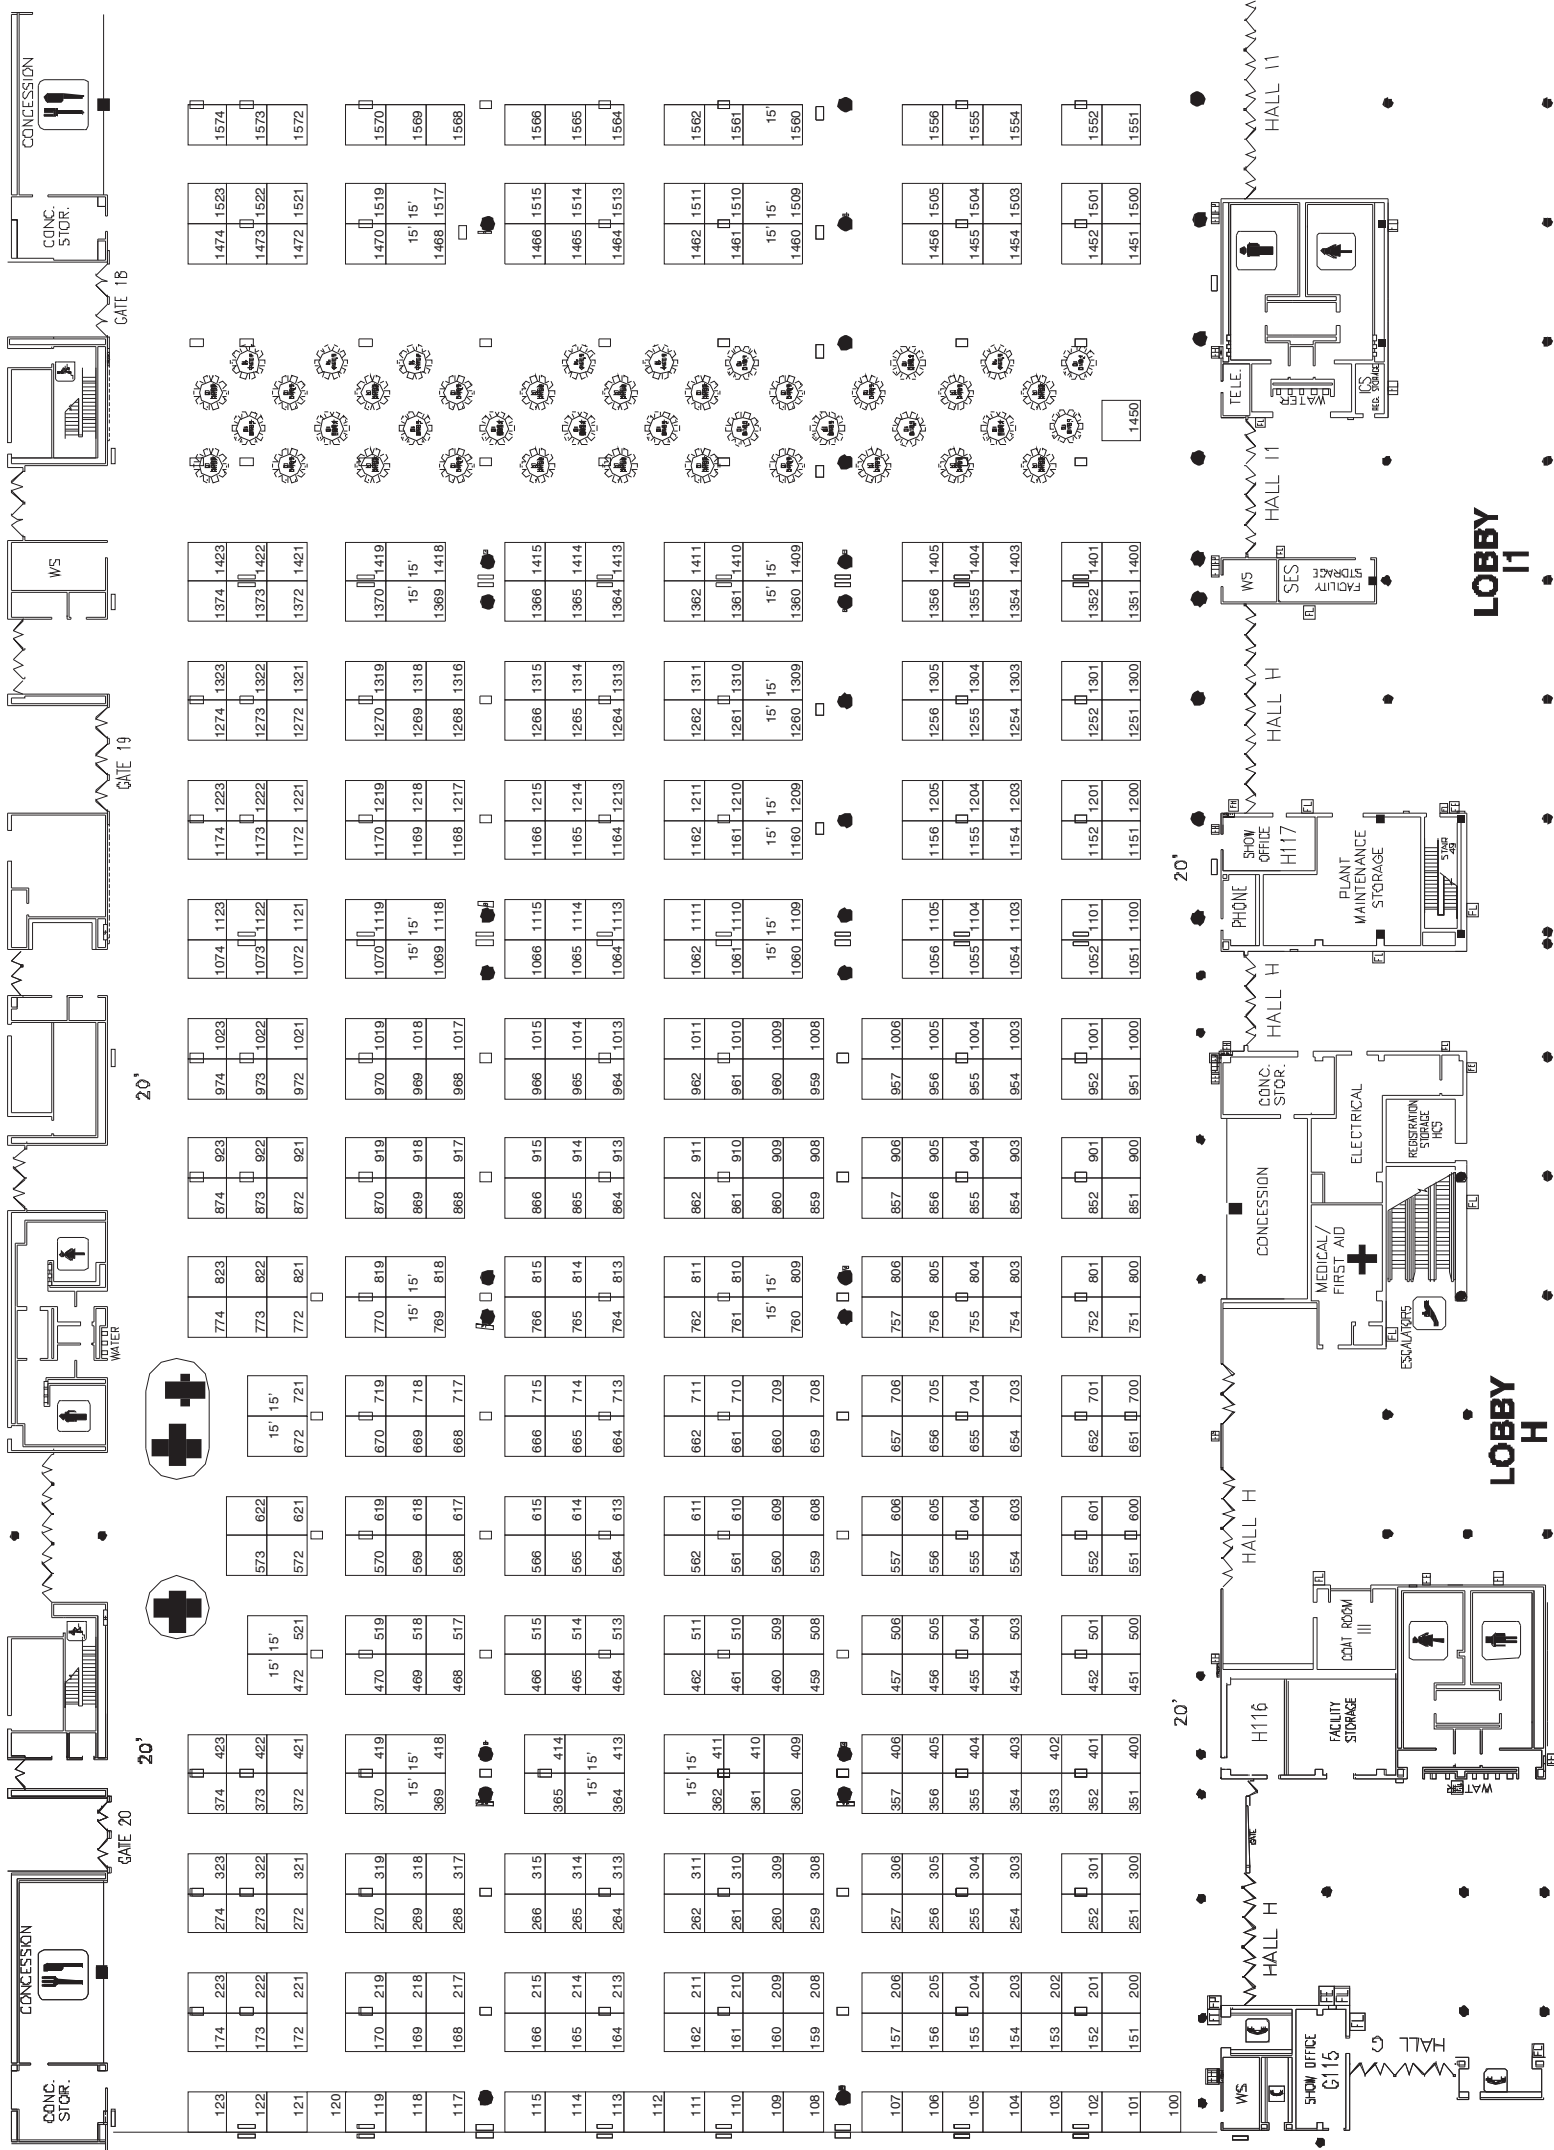

INTERNATIONAL JEWELRY FAIR/GENERAL MERCHANDISE SHOW
 NOVEMBER 10 - 13, 2011
 HALLS H - J
 AISLES 100 - 1500
 NEW ORLEANS MORIAL CONVENTION CENTER
 NEW ORLEANS, LOUISIANA

SEE OTHER SIDE FOR AISLES 1600 - 3100

LOBBY I1

LOBBY H

INTERNATIONAL JEWELRY FAIR/GENERAL MERCHANDISE SHOW
 NOVEMBER 10 - 13, 2011
 HALLS H - J
 AISLES 1600 - 3100
 NEW ORLEANS MORIAL CONVENTION CENTER
 NEW ORLEANS, LOUISIANA

SEE OTHER SIDE FOR AISLES 100 - 1500