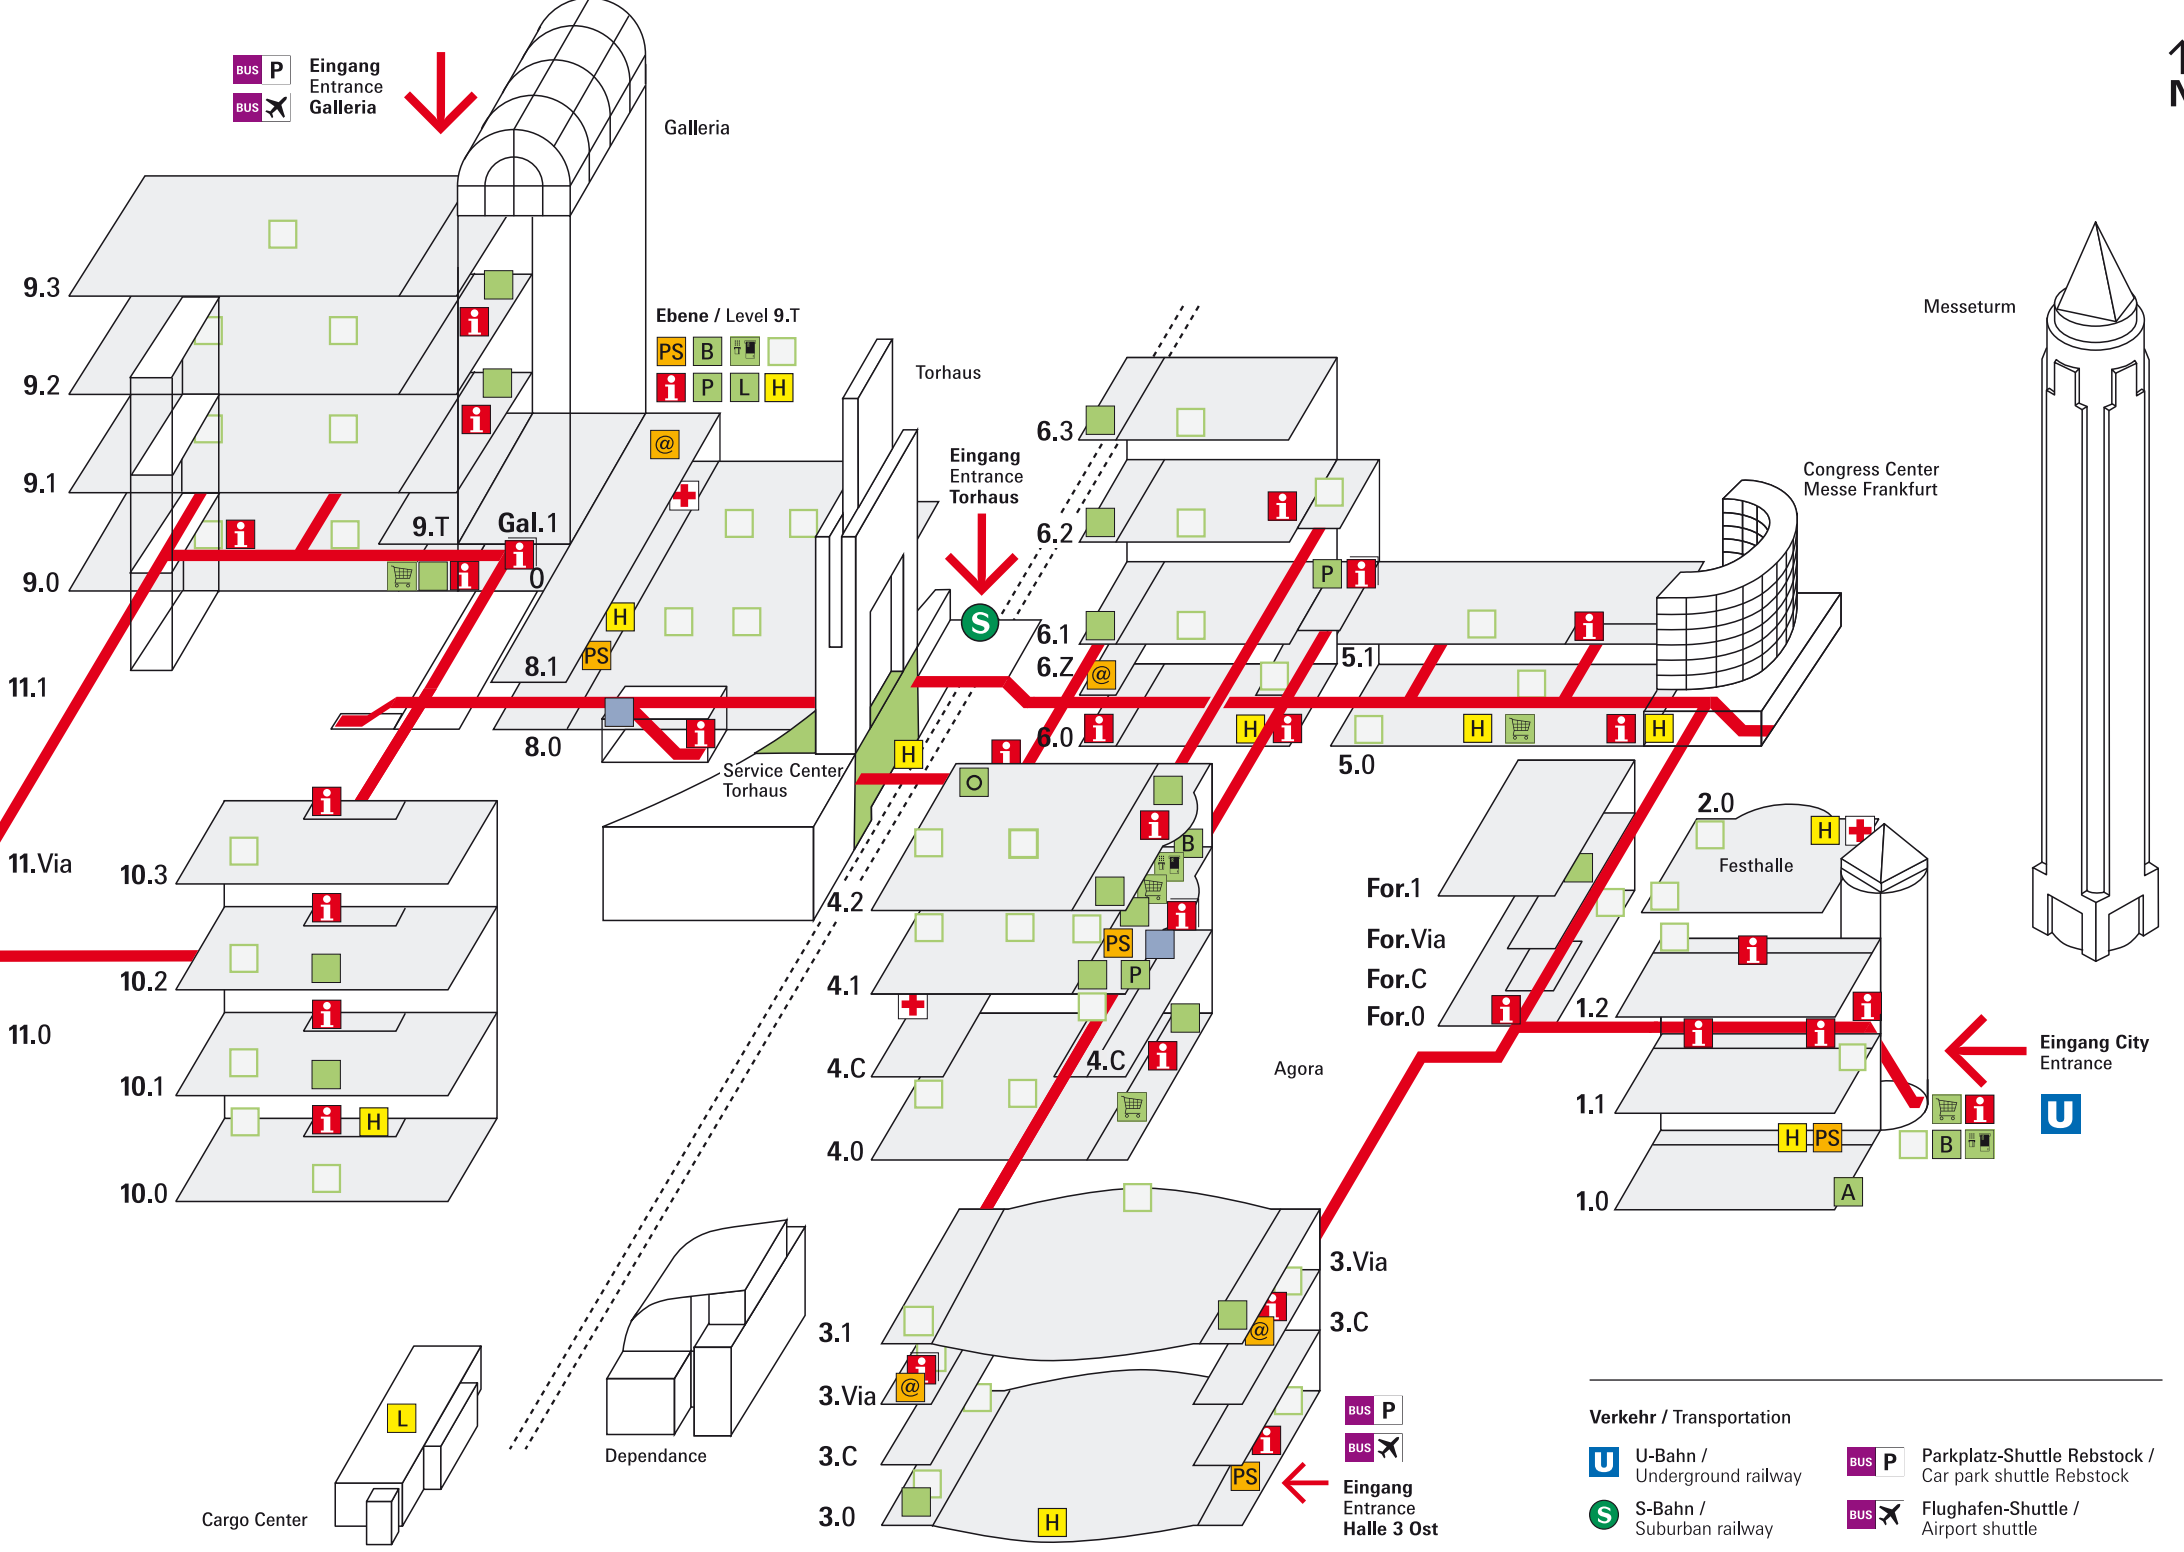

Services_Gelaende_03_11

- Verkehr / Transportation**
- U-Bahn / Underground railway
 - S-Bahn / Suburban railway
 - Parkplatz-Shuttle Rebstock / Car park shuttle Rebstock
 - Flughafen-Shuttle / Airport shuttle

- | | | | |
|--|--|--|---|
| <p>Service Center Torhaus</p> <ul style="list-style-type: none"> Chapel Friseur, Drogerie / Hairdresser, Chemist Fundbüro / Lost and found Geldautomat / Cash point | <ul style="list-style-type: none"> Information Kindergarten Meeting Point Market | <p>Objektleitung / Trade Fair Management</p> <ul style="list-style-type: none"> Pin Print Service Postservice/Kurierdienst / Postal and courier services Press Center | <ul style="list-style-type: none"> Restaurant Zeitungen / Newspapers Zimmerreservierung / Room Reservations |
| <p>Gelände / Fairground</p> <ul style="list-style-type: none"> Café Bar Restaurant Tulip Lounge Minimarket | <ul style="list-style-type: none"> net-line Zeitungen / Newspapers Geldautomat / Cash Point Bank | <ul style="list-style-type: none"> Fairshop Information Sanitätsstation / First aid station Polizei / Police | <ul style="list-style-type: none"> Pin Print Service Hallenmanager / Hall manager Logistikservice / Logistic services Speditionen / Forwarding Zoll / Customs |
| <ul style="list-style-type: none"> Messevermittlung der Agentur für Arbeit / Employment office | | | |